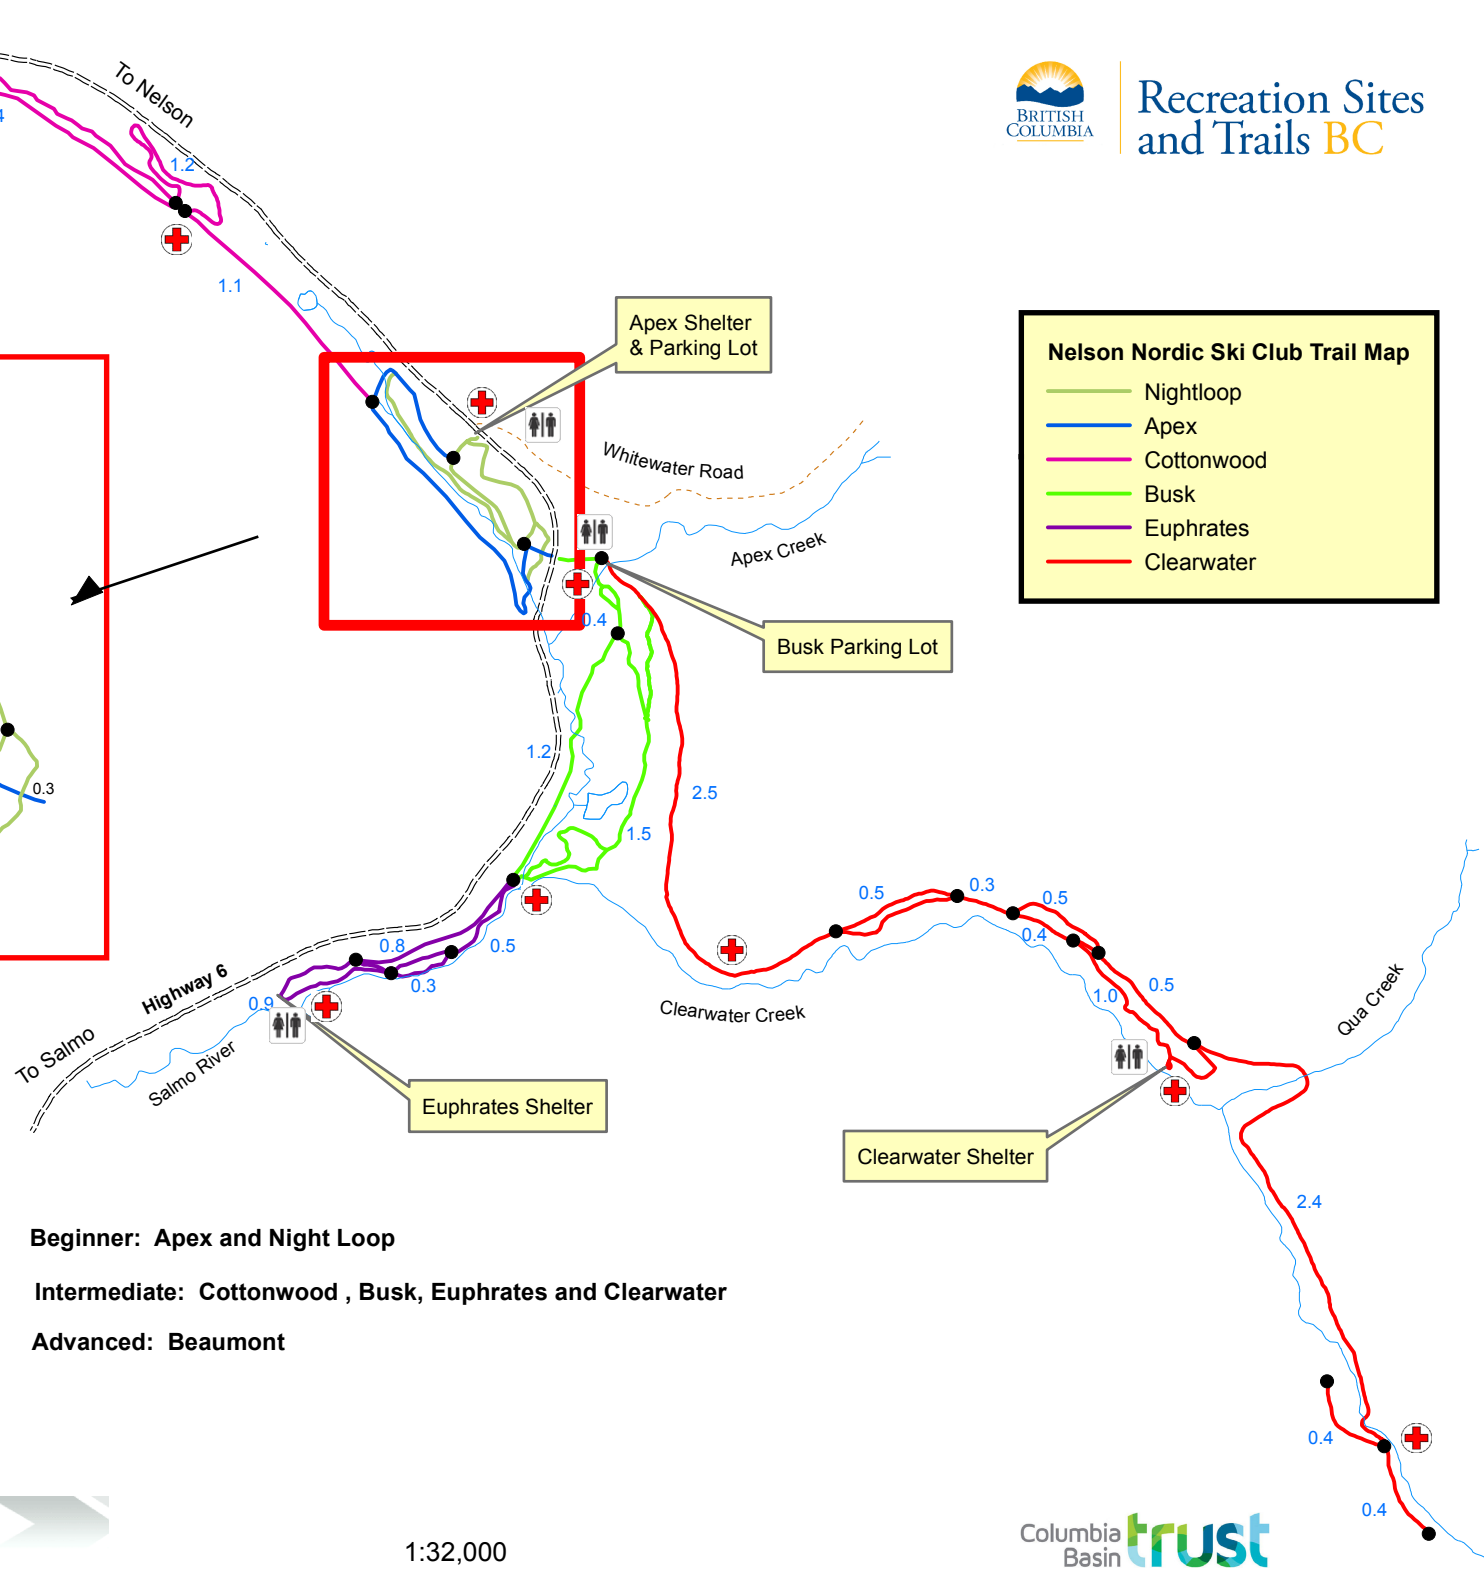

Nelson Nordic Ski Club Trail Map

- Nightloop
- Apex
- Cottonwood
- Busk
- Euphrates
- Clearwater

Beginner: Apex and Night Loop

Intermediate: Cottonwood , Busk, Euphrates and Clearwater

Advanced: Beaumont