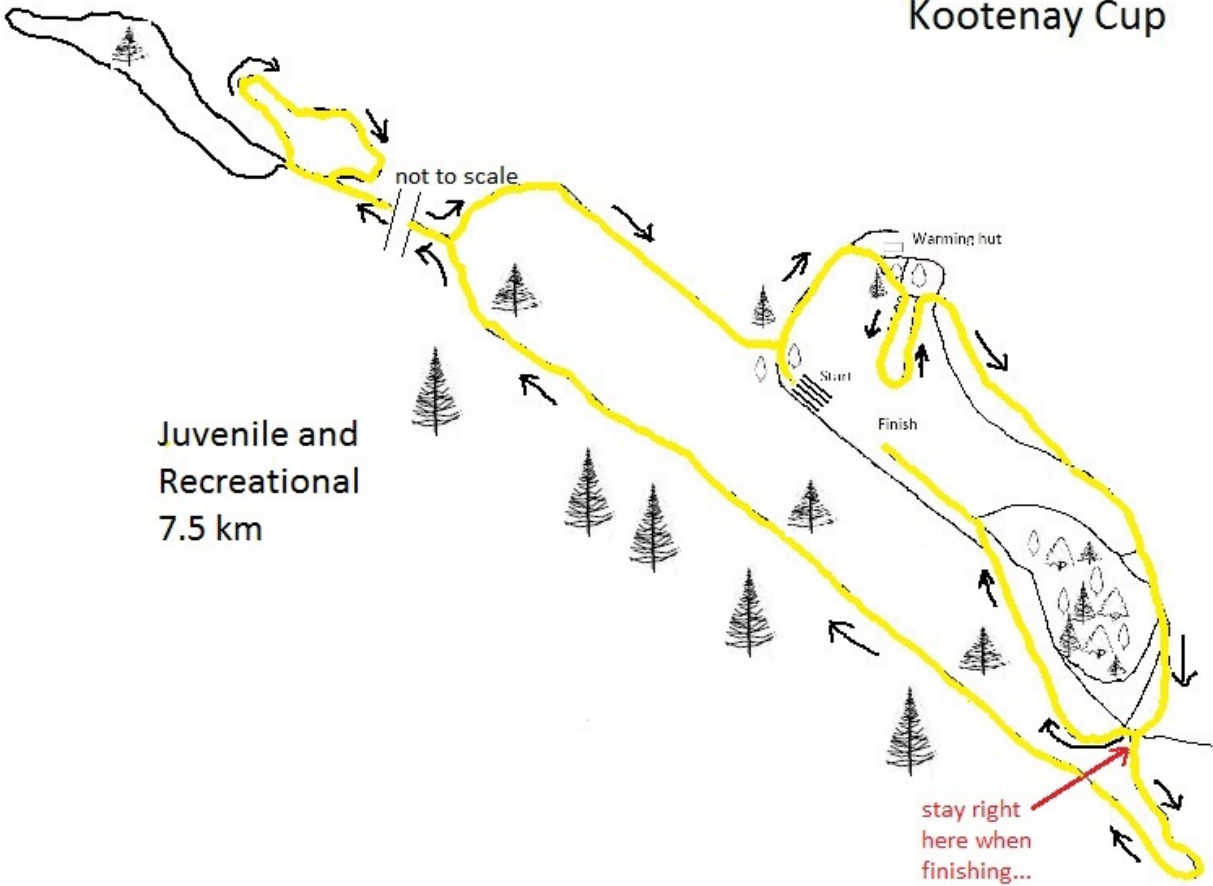

# Kootenay Cup

5 Km Map

At Second Field Entrance go Right

Go Left onto Cottonwood Returning to Stadium

Stay Left on Night Loop

5 Km stay Left at Cottonwood on way out Left Upon Return

5 KM Right to Finish

5 Km Stay Left at Apex Junction

# Kootenay Cup

# Kootenay Cup

Junior,  
Open and  
Masters  
11km