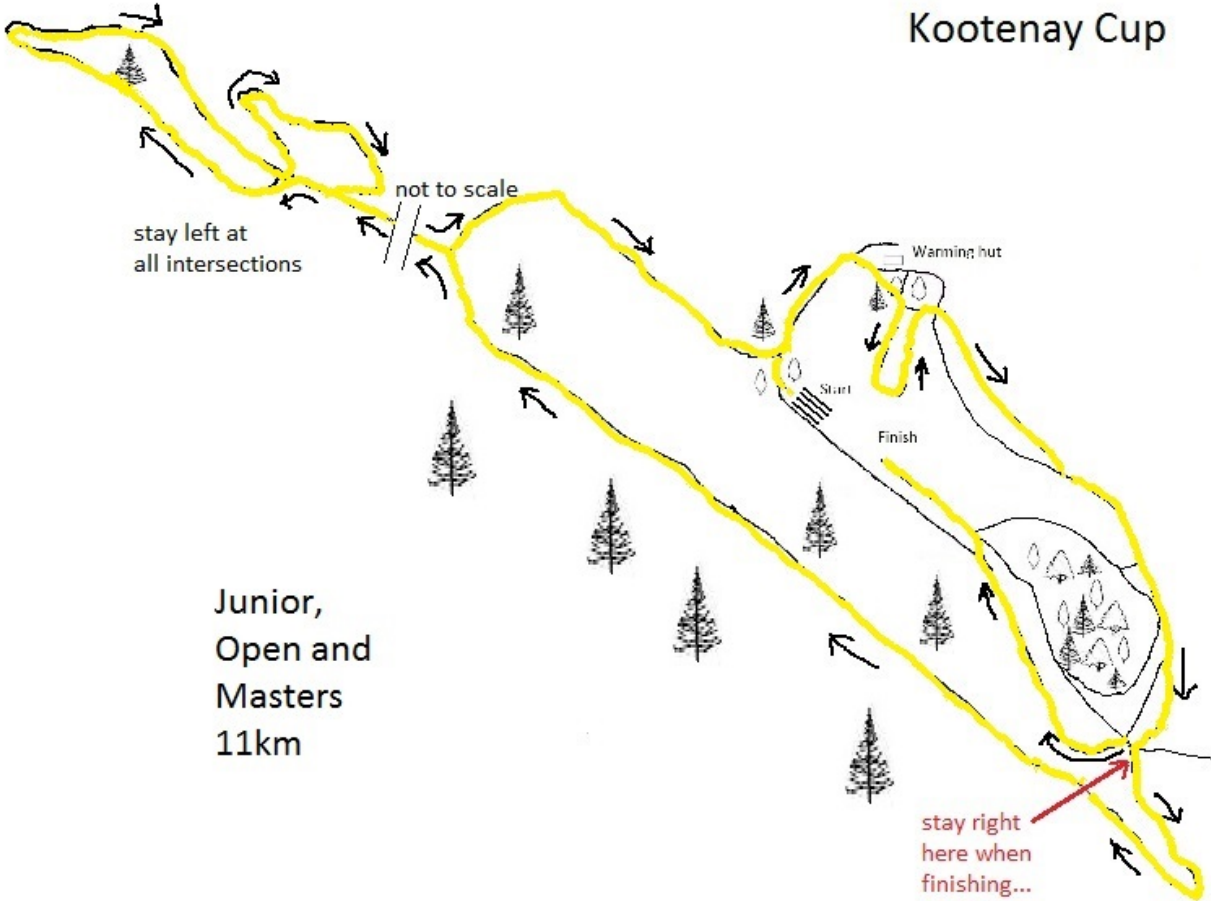

# Kootenay Cup

5 Km Map

At Second Field Entrance go Right

Go Left onto Cottonwood Returning to Stadium

Stay Left on Night Loop

5 Km stay Left at Cottonwood on way out Left Upon Return

5 KM Right to Finish

5 Km Stay Left at Apex Junction

# Kootenay Cup

# Kootenay Cup

Junior,  
Open and  
Masters  
11km