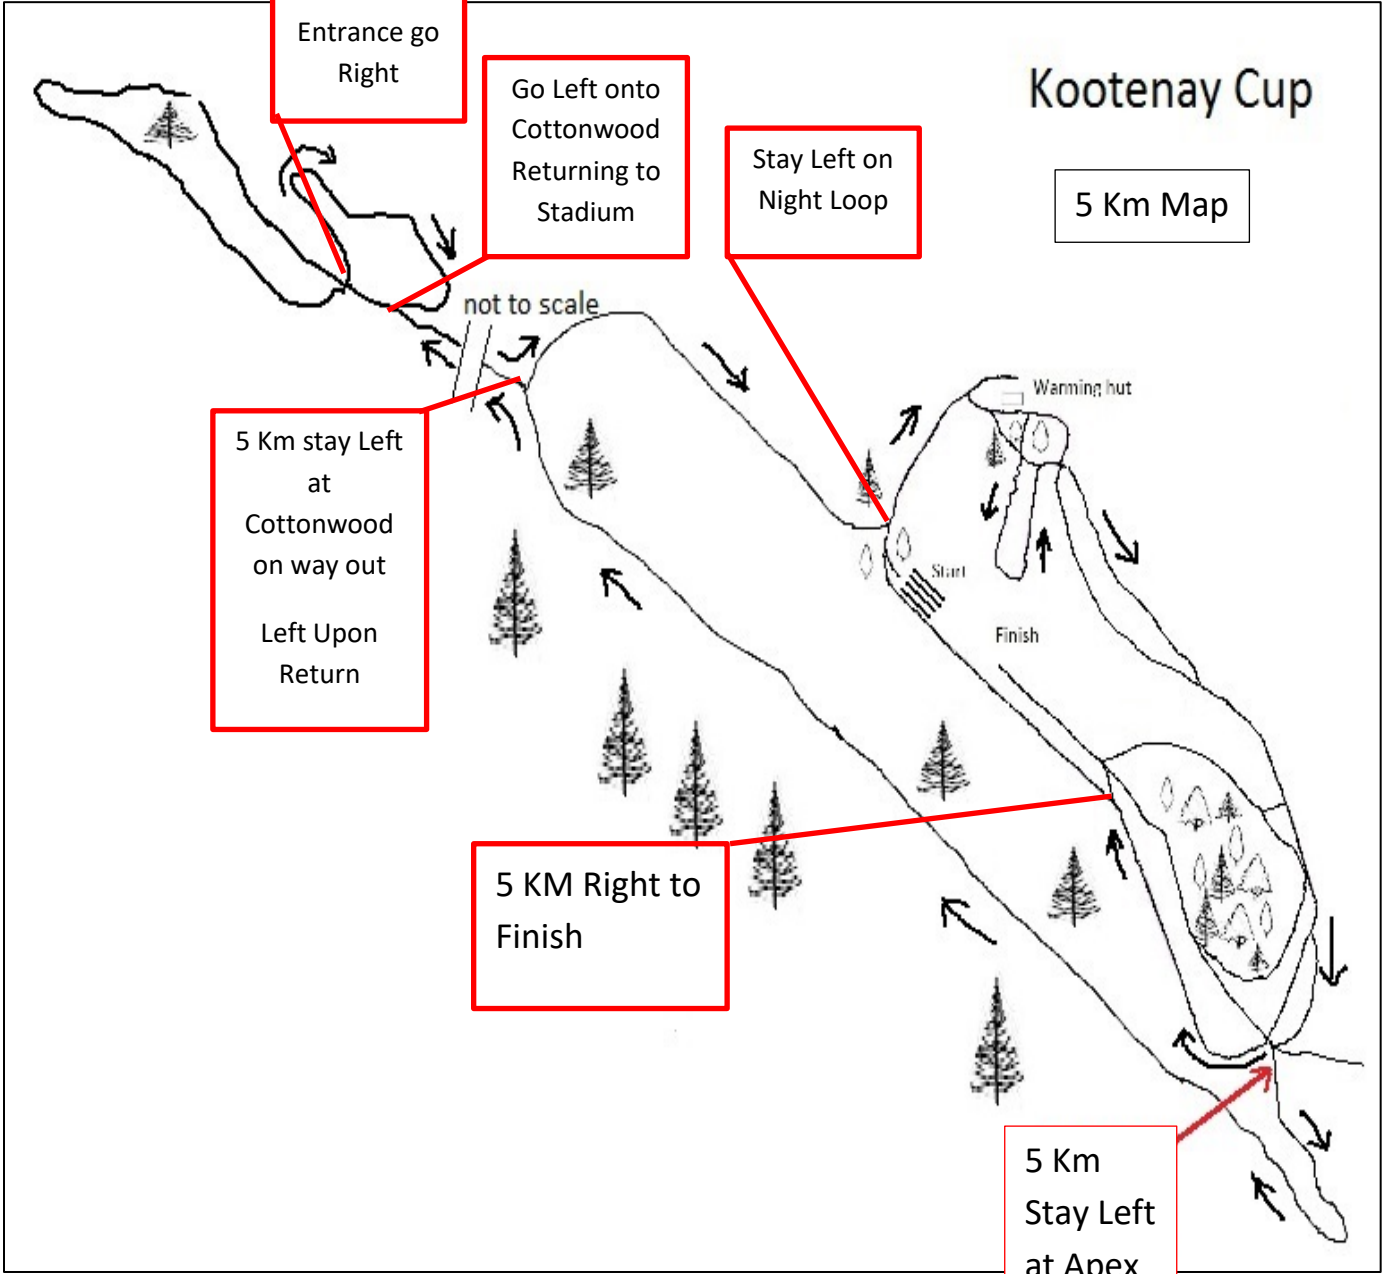

# Kootenay Cup

5 Km Map

At Second Field Entrance go Right

Go Left onto Cottonwood Returning to Stadium

Stay Left on Night Loop

5 Km stay Left at Cottonwood on way out Left Upon Return

5 KM Right to Finish

5 Km Stay Left at Apex Junction

# Kootenay Cup

# Kootenay Cup

Junior,  
Open and  
Masters  
11km