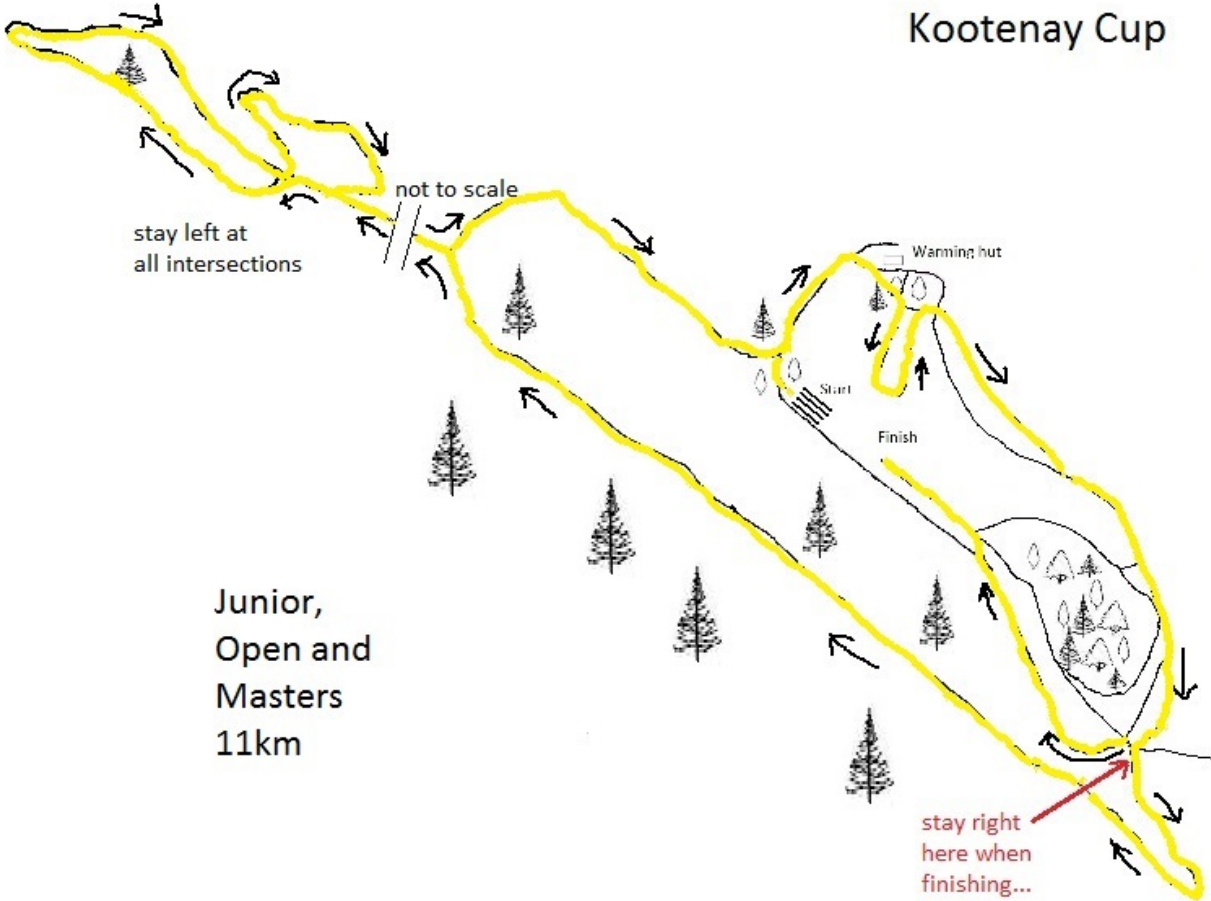

# Kootenay Cup

7.5 Km Map

Left onto field trail Entrance after cottonwood loop

Go Left onto Cottonwood Returning to Stadium

Stay Left on Night Loop

7.5km go left off at junction

7.5 Km stay Left at Cottonwood on way out  
Left Upon Return

7.5 KM Right to Finish

7.5 Km Stay Left at Apex Junction

# Kootenay Cup

Juvenile and  
Recreational  
7.5 km

# Kootenay Cup

Junior,  
Open and  
Masters  
11km