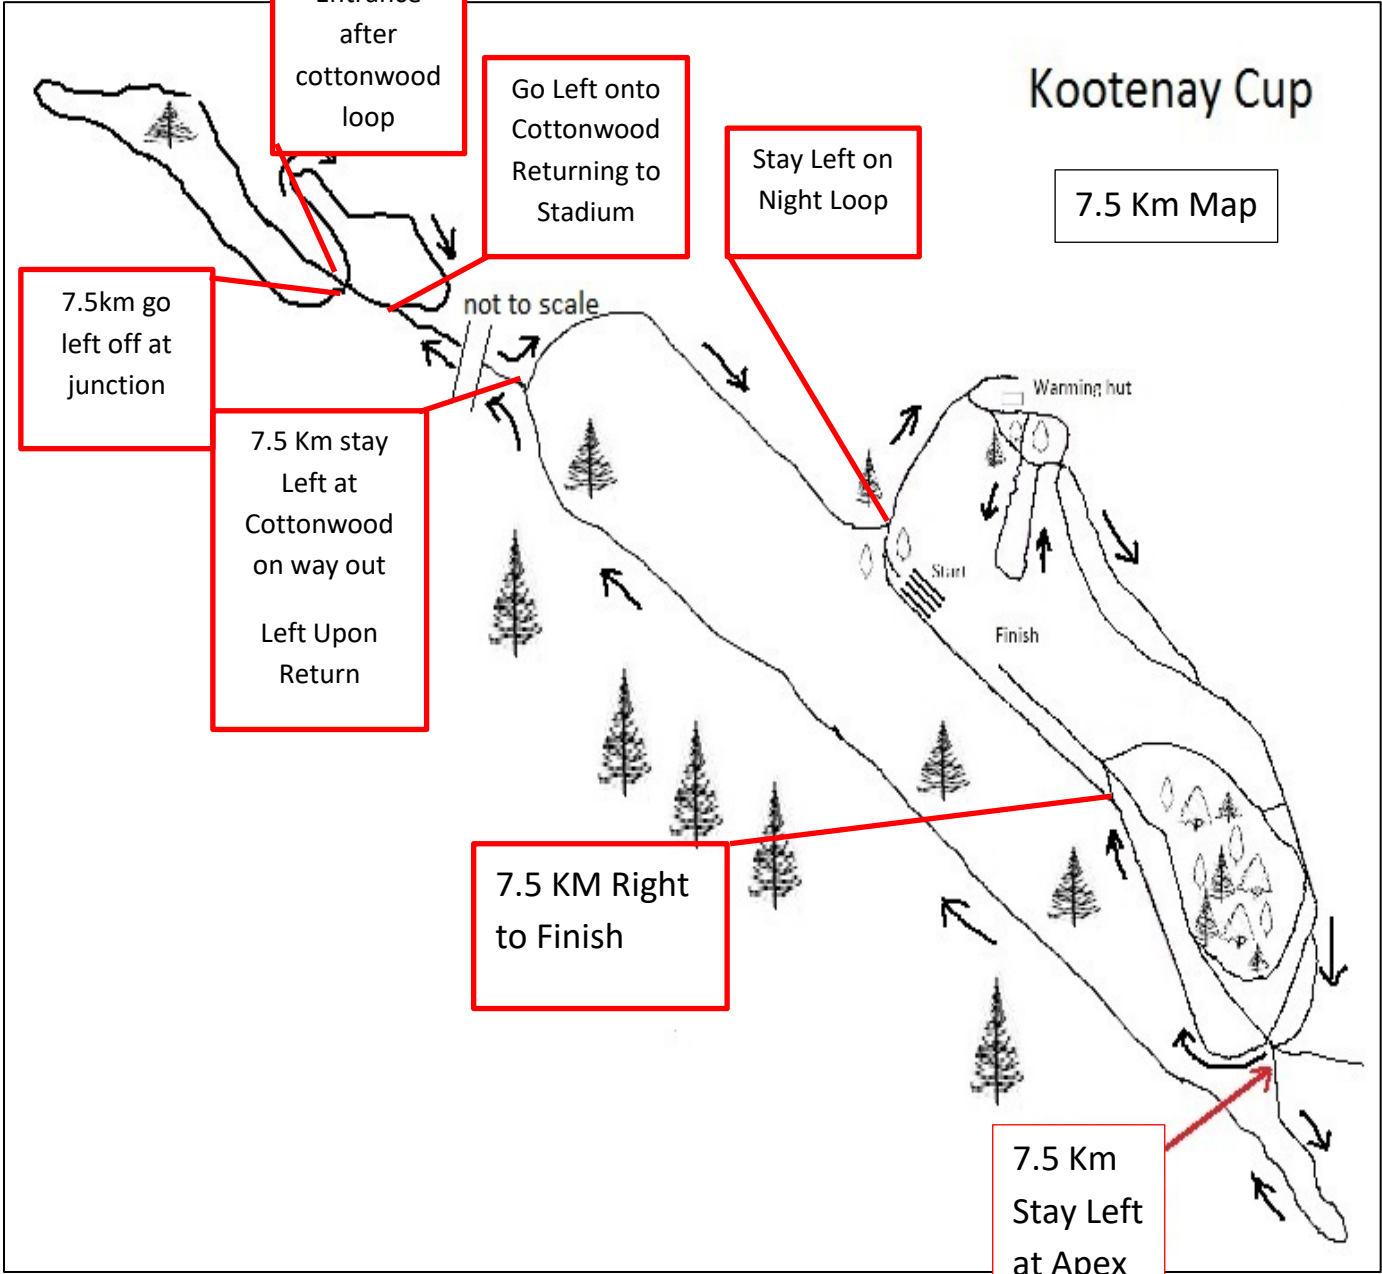

# Kootenay Cup

7.5 Km Map

Left onto field trail Entrance after cottonwood loop

Go Left onto Cottonwood Returning to Stadium

Stay Left on Night Loop

7.5km go left off at junction

7.5 Km stay Left at Cottonwood on way out  
Left Upon Return

7.5 KM Right to Finish

7.5 Km Stay Left at Apex Junction

# Kootenay Cup

Juvenile and  
Recreational  
7.5 km

# Kootenay Cup

Junior,  
Open and  
Masters  
11km