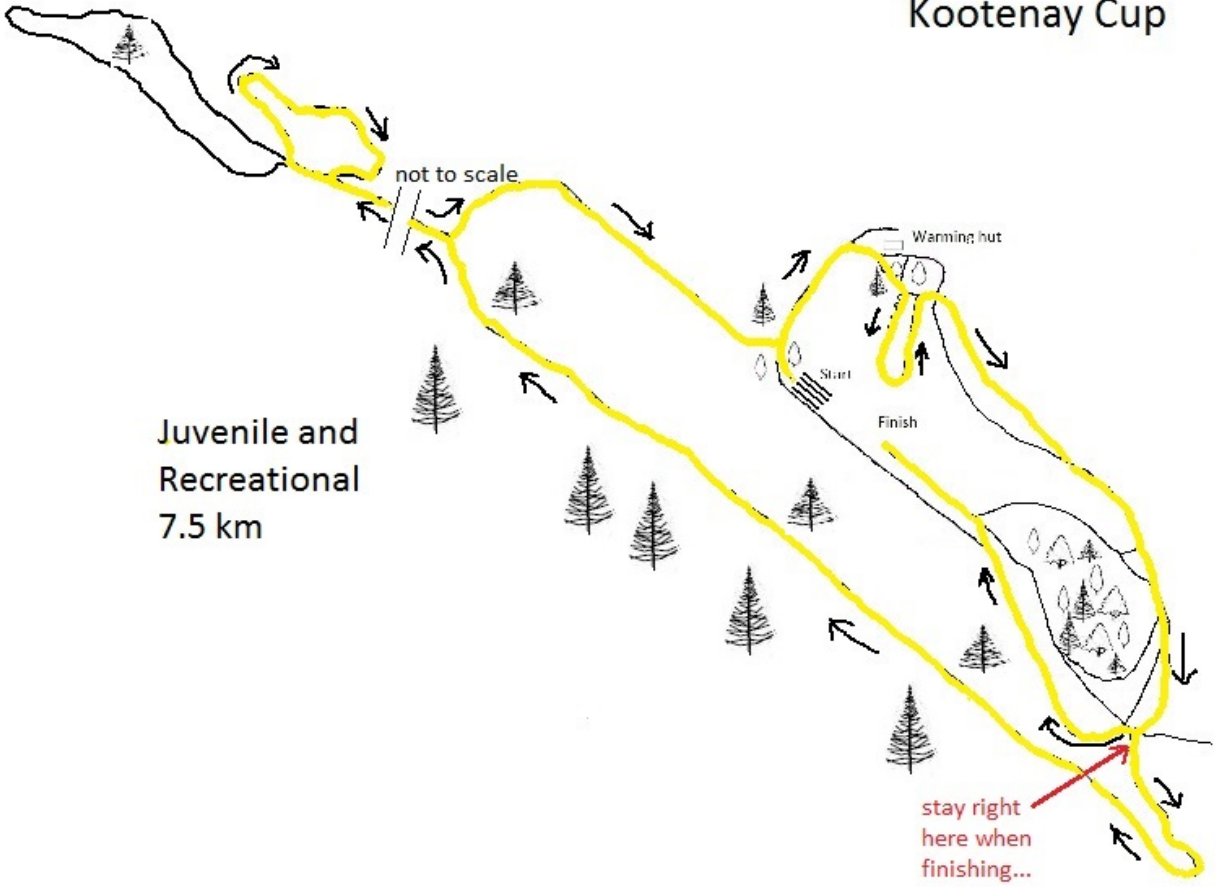

# Kootenay Cup

7.5 Km Map

Left onto field trail Entrance after cottonwood loop

Go Left onto Cottonwood Returning to Stadium

Stay Left on Night Loop

7.5km go left off at junction

7.5 Km stay Left at Cottonwood on way out  
Left Upon Return

7.5 KM Right to Finish

7.5 Km Stay Left at Apex Junction

# Kootenay Cup

Juvenile and  
Recreational  
7.5 km

# Kootenay Cup

Junior,  
Open and  
Masters  
11km